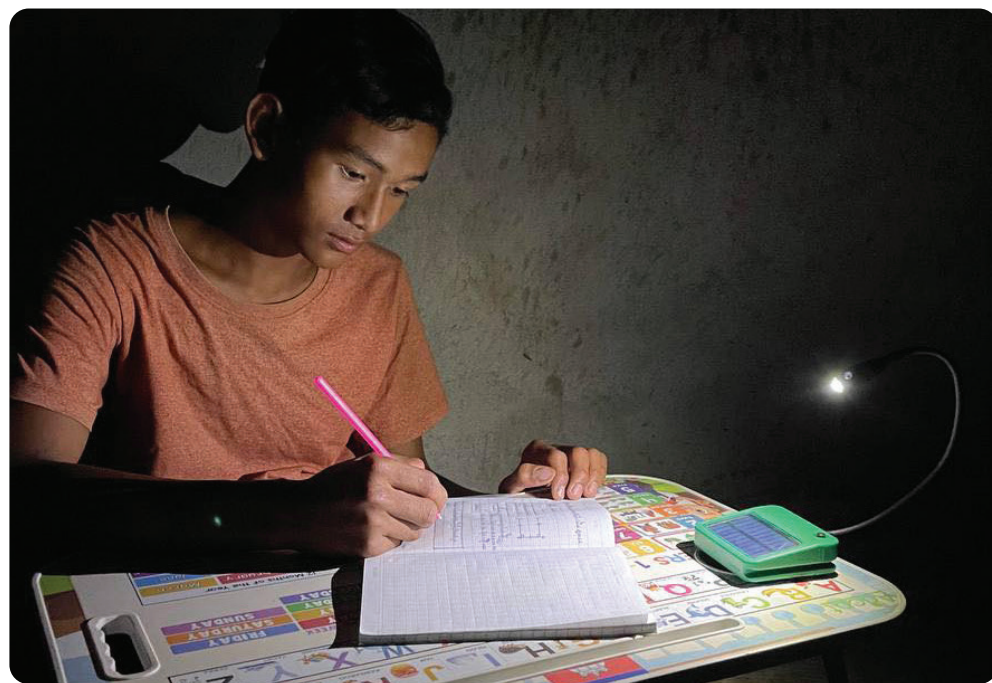

[CHILDCAREMINISTRIES.ORG](http://childcareministries.org)

FOLLOW US: @INTLCHILD CARE

A LEGACY OF GENEROSITY

We invite you to consider International Child Care Ministries for your family's financial future. When you leave a legacy of compassion to ICCM, you are making a strategic investment in the future of the children of God. A good estate plan remembers your family and includes the ministries and charities you are involved in during your life.

Planned Giving may include a bequest in your will/trust, naming ICCM as a beneficiary for your life insurance or other financial accounts, setting up life income through a gift annuity or charitable trust. Free Methodist Foundation Financial Services (FMF) is part of our team. They are available to assist you with wills, trusts, and estate planning. For information or a no-obligation conversation, contact FMF today.

www.fmfinancial.org/epg
 info@fmfoundation.org
 1-800-325-8975