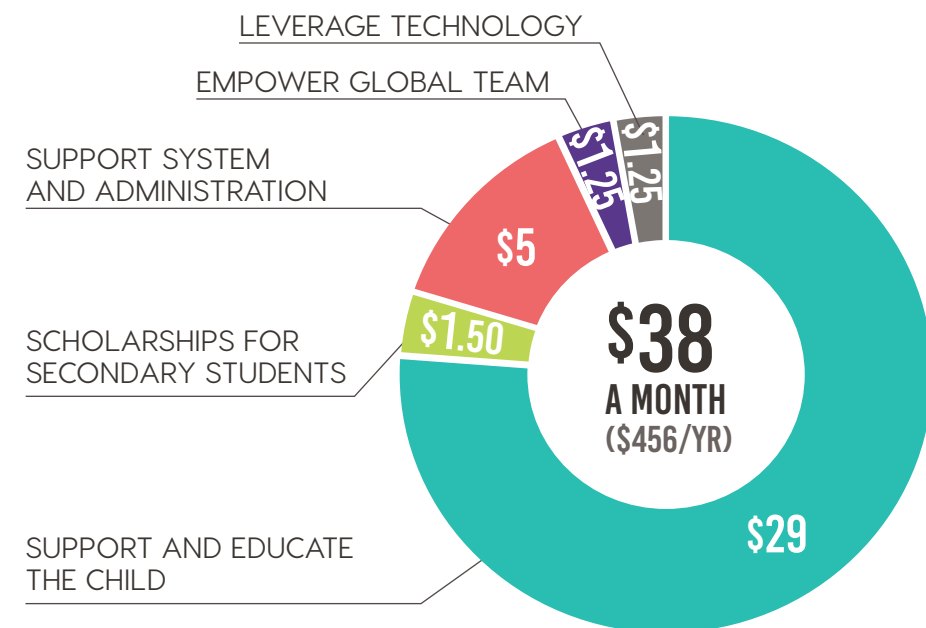

2022
2023 **ORDER FORM**

NAME _____

ADDRESS _____

CITY/STATE/ZIP _____

EMAIL _____

PHONE NUMBER _____

ICCM SPONSOR NUMBER (IF KNOWN) _____

ITEM	QU	TOTAL
Sponsor a Child - $38 per month or $456 per year		
Animals		
Chicken/Rooster - $10		
Pig - $60		
Goat/Sheep - $95		
Share of a larger animal*		
Ann's Angel Fund*		
Anti-Trafficking Initiatives*		
Bibles & Songbooks - $10		
Extend Your Table*		
Solar Light Project*		
Water Filters - $50		
Where Needed Most*		
*any amount	TOTAL	

SEND PAYMENT AND THIS ORDER FORM TO:
International Child Care Ministries
PO Box 51710, Indianapolis, IN 46251

GIVE ONLINE: [CHILDCAREMINISTRIES.ORG](http://childcareministries.org)
 (317) 616-4740

*Thank you
for being the change.*

SPONSOR A CHILD

OUR DREAM

We dream of a world where every child is loved, safe, and developing their God-given potential.